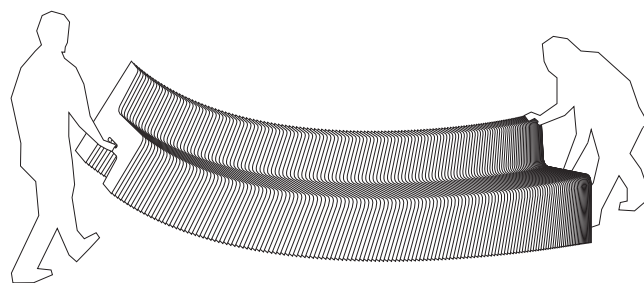

User Guide

Thank you for your support in FlexibleLove®. Please read the User Guide in order to enjoy the product properly.

-  **FLAMMABLE**
Do not leave in contact with heat source or do not expose to direct sunlight or high temperature for a long time.
-  **NO SMOKING**
Please do not smoke on the product.
-  **NON-WATERPROOF**
Please do not place the product near a water source.
-  **FRAGILE**
Please do not put anything on the backrest of the product.
-  **DO NOT STAND OR JUMP**
on the product, or use it as a stepping stool. This might cause the product to collapse or be torn apart.

INSTRUCTIONS for USE

- 1 To move the product, please retract it and use both hands to lift it.
- 2 Before use, please make sure the product stands stable on an even floor and not in a wobbling position.
- 3 Two people each holds one end and pulls the chair out to the maximum length, and sits at each end for 3-5 minutes.
- 4 Repeat the above action 5-6 times to make the chair get used to the extension. In subsequent uses the product then could be manipulated to your preferred length and shape.
- 5 Should you wish to make the product return to a smaller size, then simply overturn the chair as it appeared in the box, and weigh down the seat of the chair with a heavy object. This will ensure that the chair takes on a smaller shape, yet over time it is difficult to completely recover to its initial size.

Item	Max Length at Full Expansion	Acettable Range for Normal Use	Max No. of Users	Suggested No. of Users
FL-virgin 20	900 (cm)	23~750 (cm)	20	10
FL-white 16	720 (cm)	23~600 (cm)	16	8
FL-earth 16	720 (cm)	23~600 (cm)	16	8
FL-earth 08	360 (cm)	13~300 (cm)	8	4
FL-kid	250 (cm)	13~60 (cm)	8	1